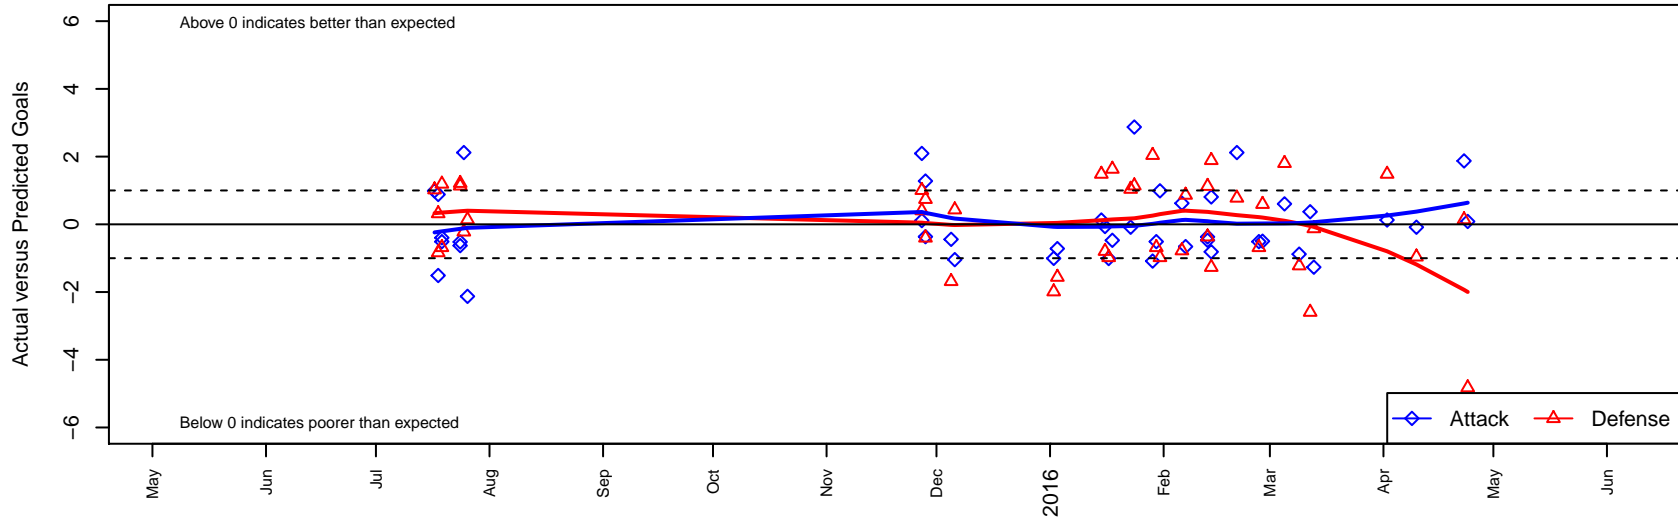

FC Portland Navy B00

FC Portland
 Portland, OR
 B00 total strength=1481
 attack=13.56 defense=8.3
 fall league = PTT B00 Premier Green

alt names used:
 FCP Boys 2000 Navy
 FC Portland 00B NAVY 15
 FC PORTLAND ACADEMY 2000B NAVY (OR)
 FC PORTLAND ACADEMY 2000B NAVY (OR)
 FC Portland 00B NAVY 15
 FC PORTLAND ACADEMY 2000B NAVY (OR)
 FC Portland Boys 2000 Navy
 FC Portland 00B NAVY 15

Venues played:
 2015 Beaverton Cup BU15 Gold
 2015 Oswego Nike Cup Gold U15
 2015 LV Mayors Fall Classic U-15 WCDA U15
 2015 FWRL B00
 2015 Portland Winter Showcase U15
 2015 PTT B00 Premier Green
 2015 PDT Phoenix Showcase – Purple U15
 2015 OYS State Cup B00

FC Portland Navy B00
 Dots are actual minus expected GF (blue circles) and GA (red triangles).
 Blue line is smoothed change in attack strength. Red is smoothed change in defense strength.

**attack and defense variance (black dot)
relative to other teams
and top 10 in region**